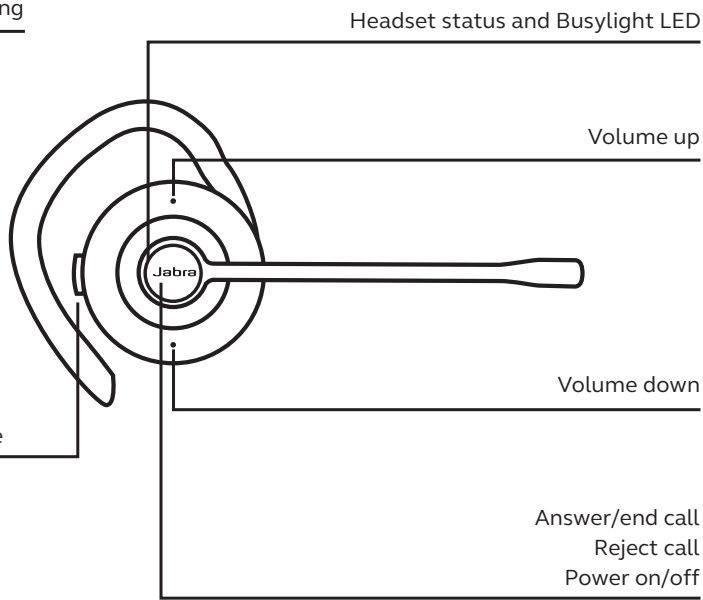

Engage 55

1

2

Call status LED

Pairing

Headset status and Busylight LED

Volume up

Volume down

Mute

Answer/end call
Reject call
Power on/off

Important: Only use your DECT products in the region in which they were originally purchased and intended to be used.

USER INSTRUCTIONS IN REGIONAL LANGUAGES