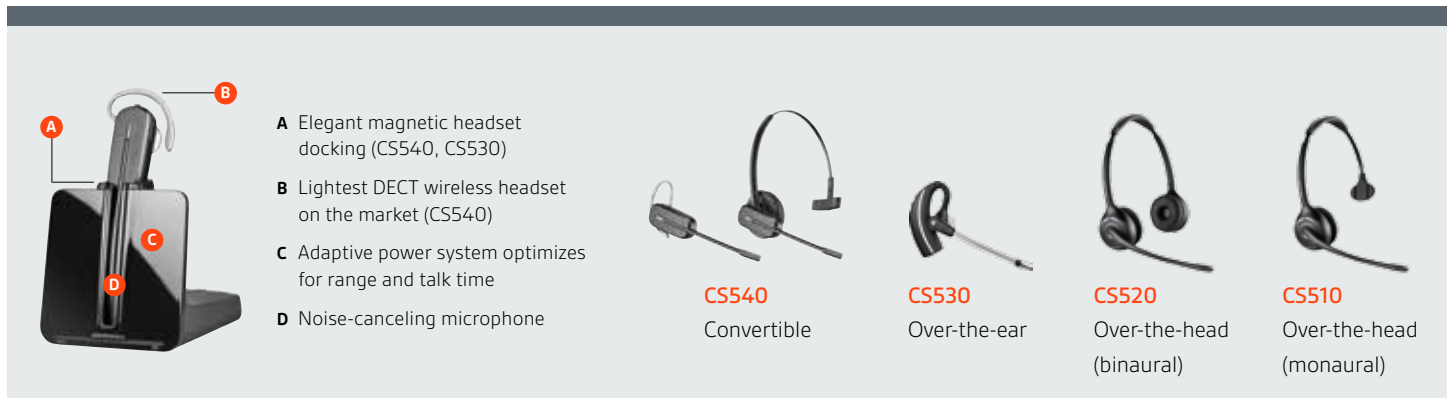

CS500 SERIES

Another CS family headed
for the bestseller list

Fall in love all over again with the CS wireless
headset series.

Hands-free up to 350 feet

CS500 SERIES

Plantronics legendary CS family is setting a wireless standard for desk phone communication with the CS500 Series. The system features the lightest DECT headset on the market, a streamlined design and professional performance all with the same reliability for hands-free productivity that has made the CS family a bestseller for over a decade.

SUPERIOR COMFORT AND CALL MANAGEMENT

- Gain mobility—multitask hands-free up to 350 ft
- One-touch call answer/end, vol +/- and mute
- Conference in up to three additional headsets for enhanced collaboration
- CS540 convertible headset offers a choice of three* comfort-tested wearing options to match your personal style

RECOMMENDED ACCESSORIES

- HL10 Handset Lifter adds remote call answer/end convenience
- Electronic Hookswitch Cable electronically adds remote answer/end convenience, eliminating the need for a Handset Lifter